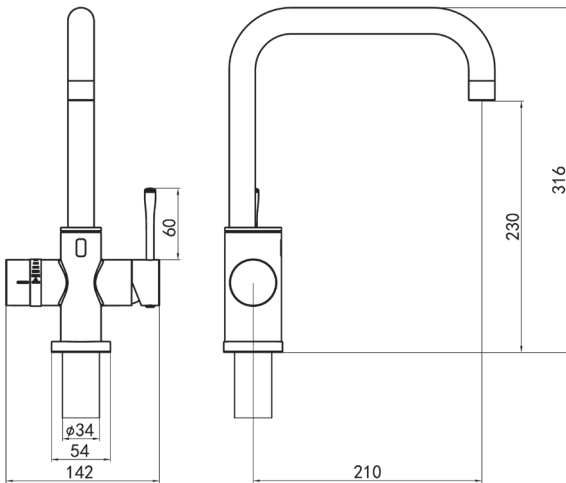

ALGOR

A8950SB Sensor Mixer

21 x 31.6 cm

DIMENSIONS

210 x 316 mm

FEATURES

Cold/Hot water

COLOR / FINISH