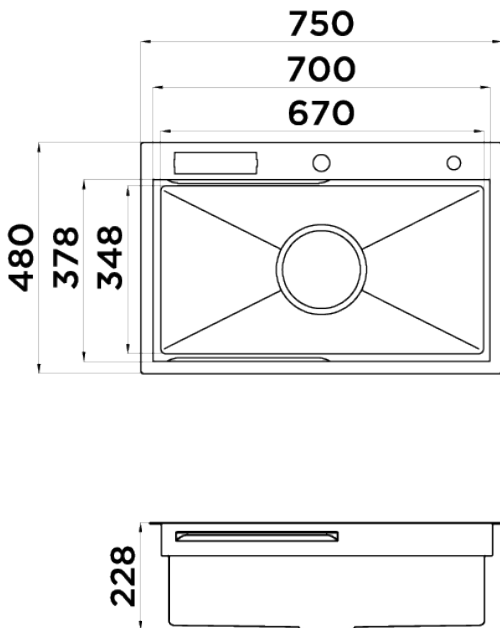

ALGOR

ATMS750-48SS ATMS750-48BK Sink

Top-Mount, Undermount

DIMENSIONS

750 x 480 x 228 mm

CUTOUT

Topmount: 730 x 460 mm

Undermount: 703 x 445 mm

DESIGN AND MATERIALS

Material: SS304 Stainless steel

FEATURES

Single bowl with sound pad and undercoating

Thickness: 1.0 mm

Finishing: Brushed surface

Corner: Radius 10

BL 1.0 New design slide lip